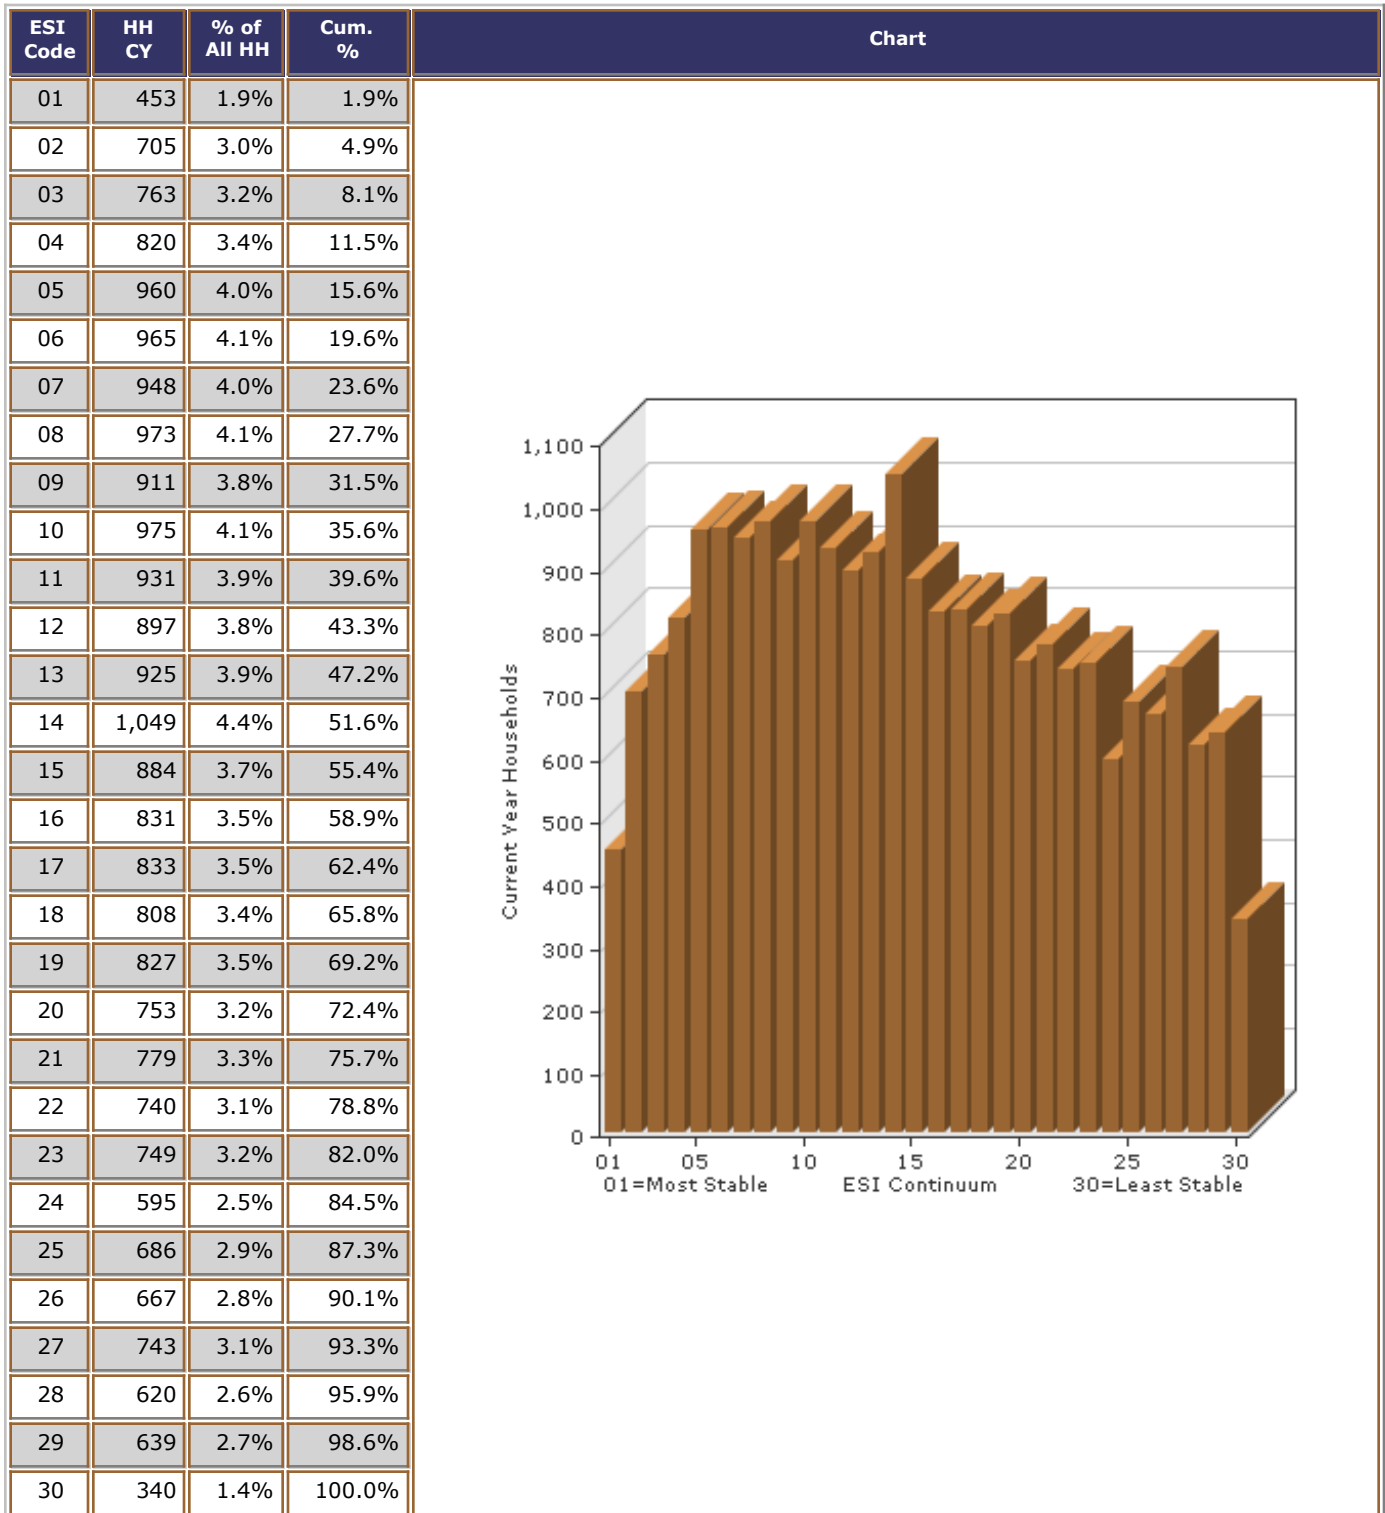

Households			Household Population			Seasonal Units		
Census 2000	Current Year	5 Year Projection	Census 2000	Current Year	5 Year Projection	Census 2000	Current Year	5 Year Projection
16,721	23,769	27,675	45,456	64,971	75,755	150	200	252

MicroBuild® HD - Household Income

MicroBuild® HD - Net Worth

MicroBuild® HD - Economic Stability Indicator (ESI)

MicroBuild® HD - Length of Residence (LOR)

MicroBuild® HD - Age & Gender