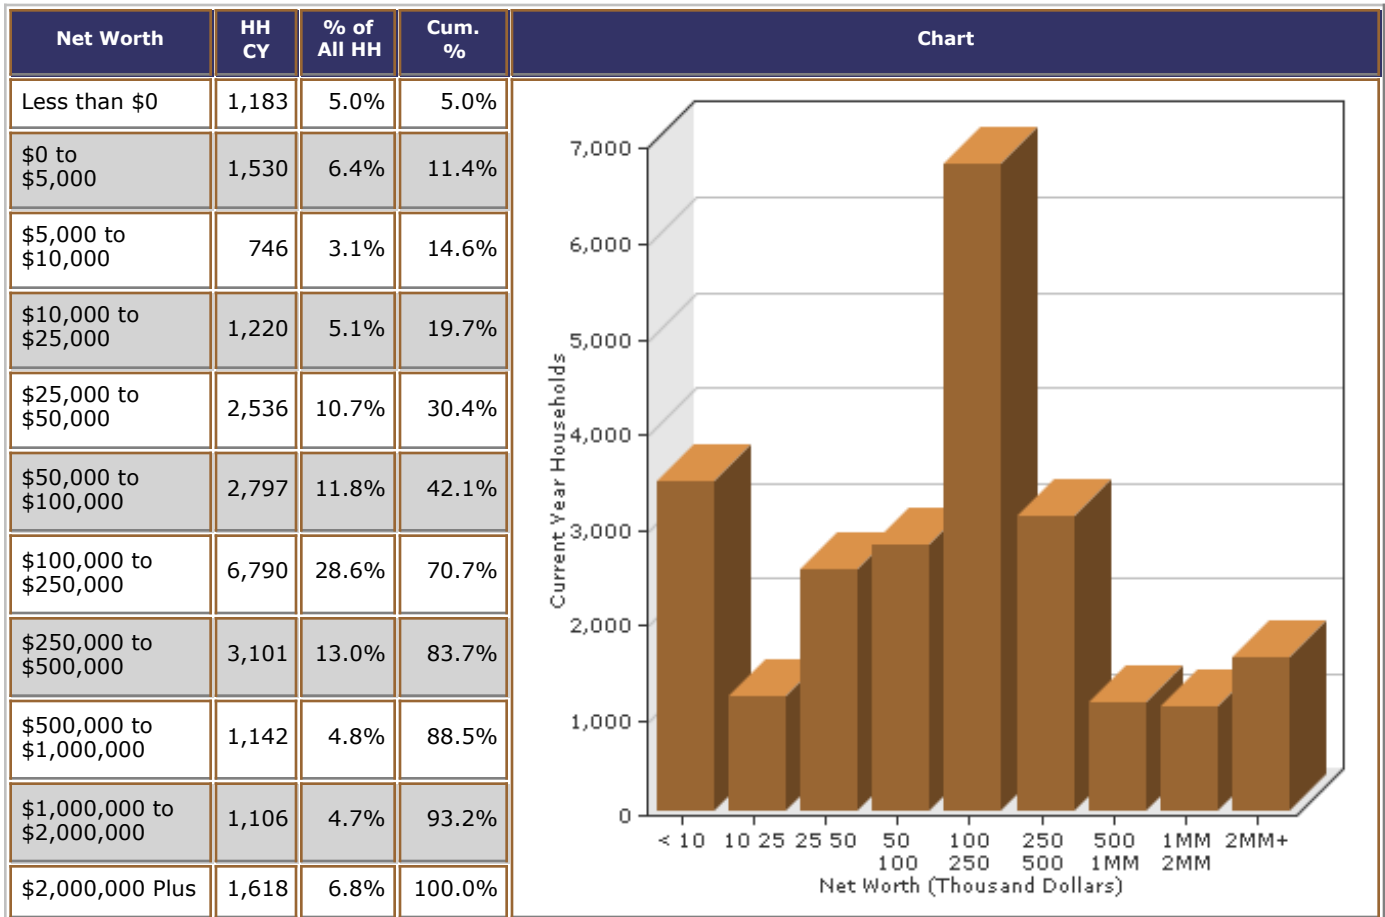

MicroBuild® HD - Net Worth