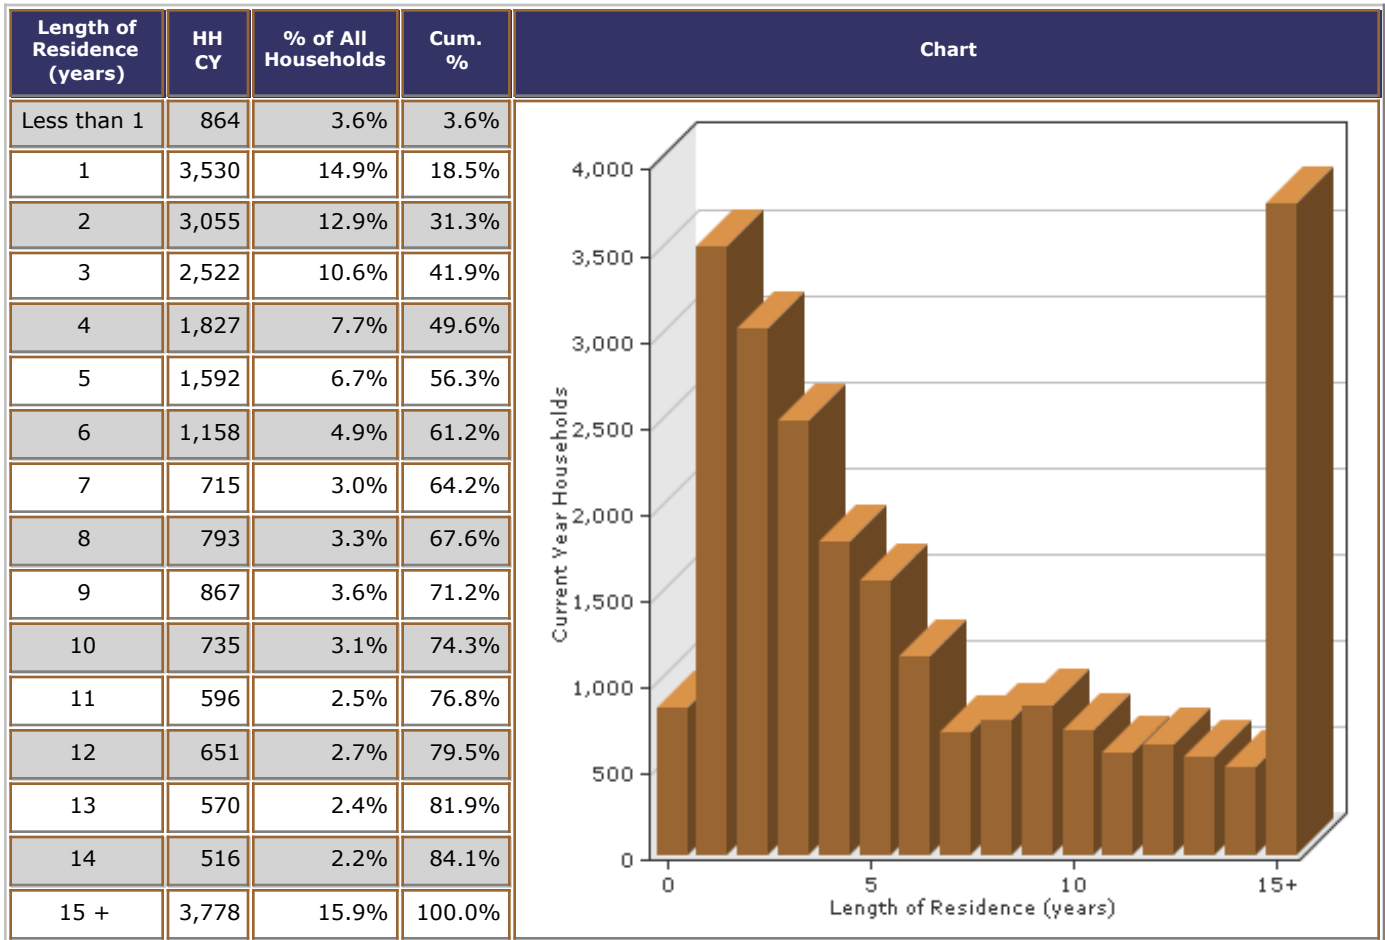

Households			Household Population			Seasonal Units		
Census 2000	Current Year	5 Year Projection	Census 2000	Current Year	5 Year Projection	Census 2000	Current Year	5 Year Projection
16,721	23,769	27,675	45,456	64,971	75,755	150	200	252

MicroBuild® HD - Household Income

MicroBuild® HD - Net Worth

MicroBuild® HD - Economic Stability Indicator (ESI)

MicroBuild® HD - Length of Residence (LOR)

MicroBuild® HD - Age & Gender