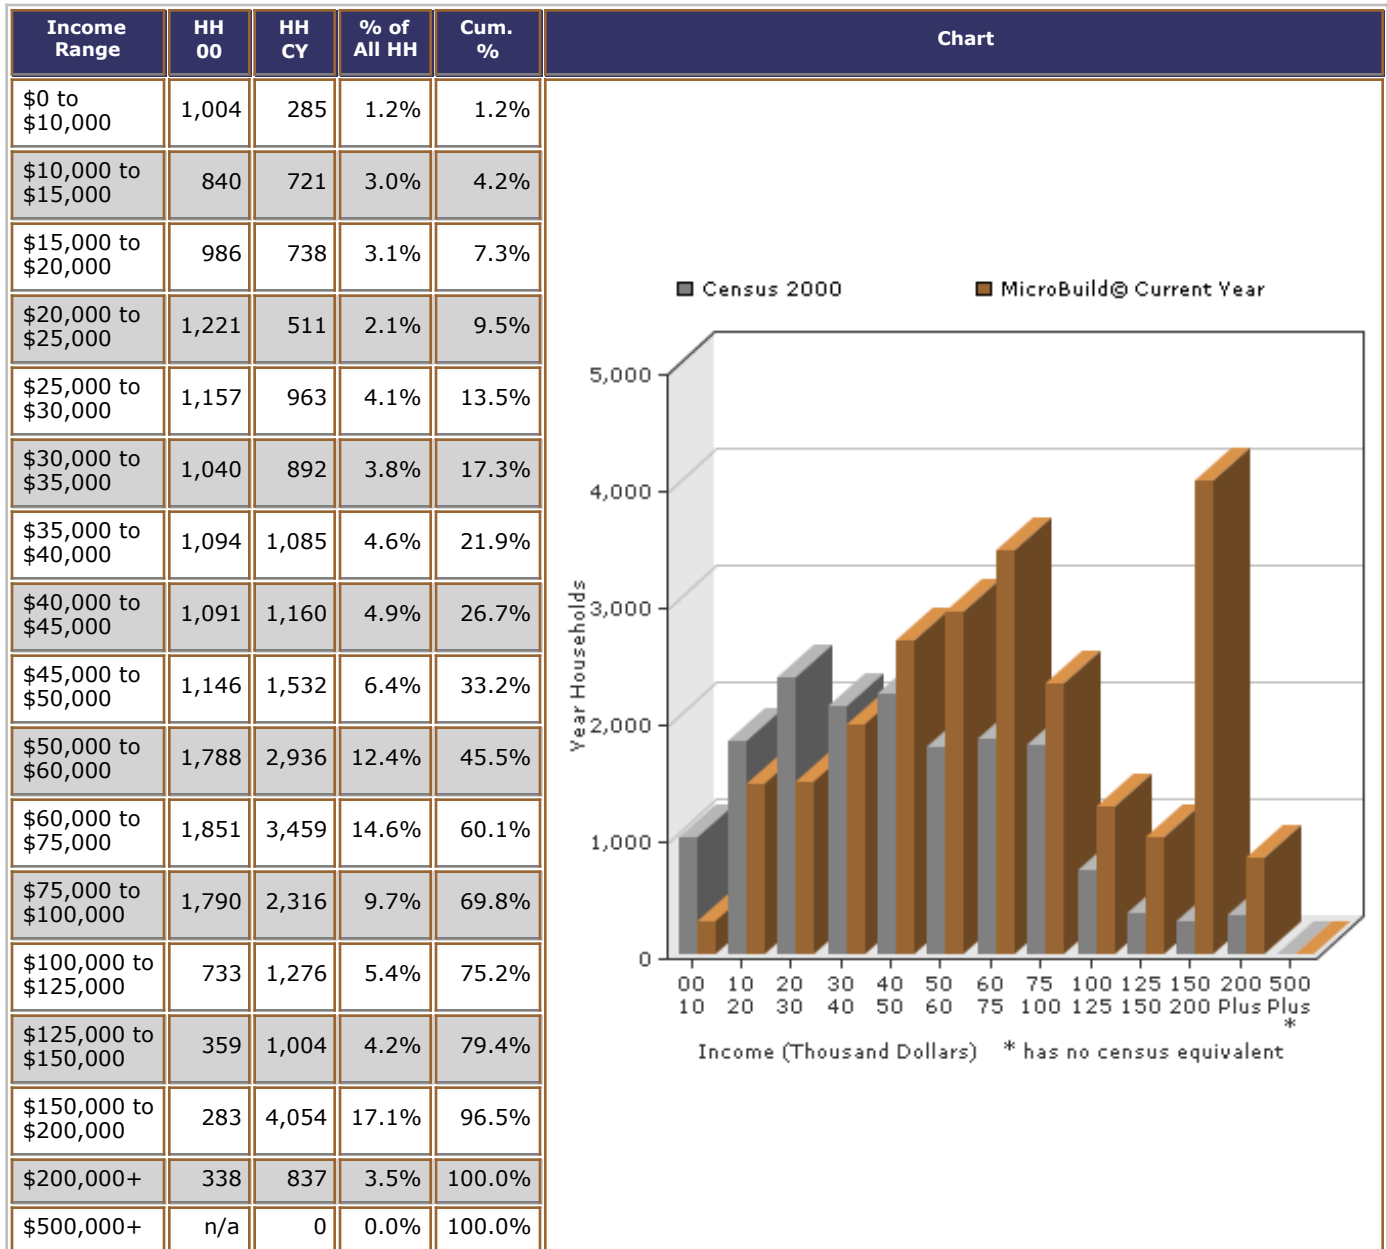

MicroBuild® HD - Household Income