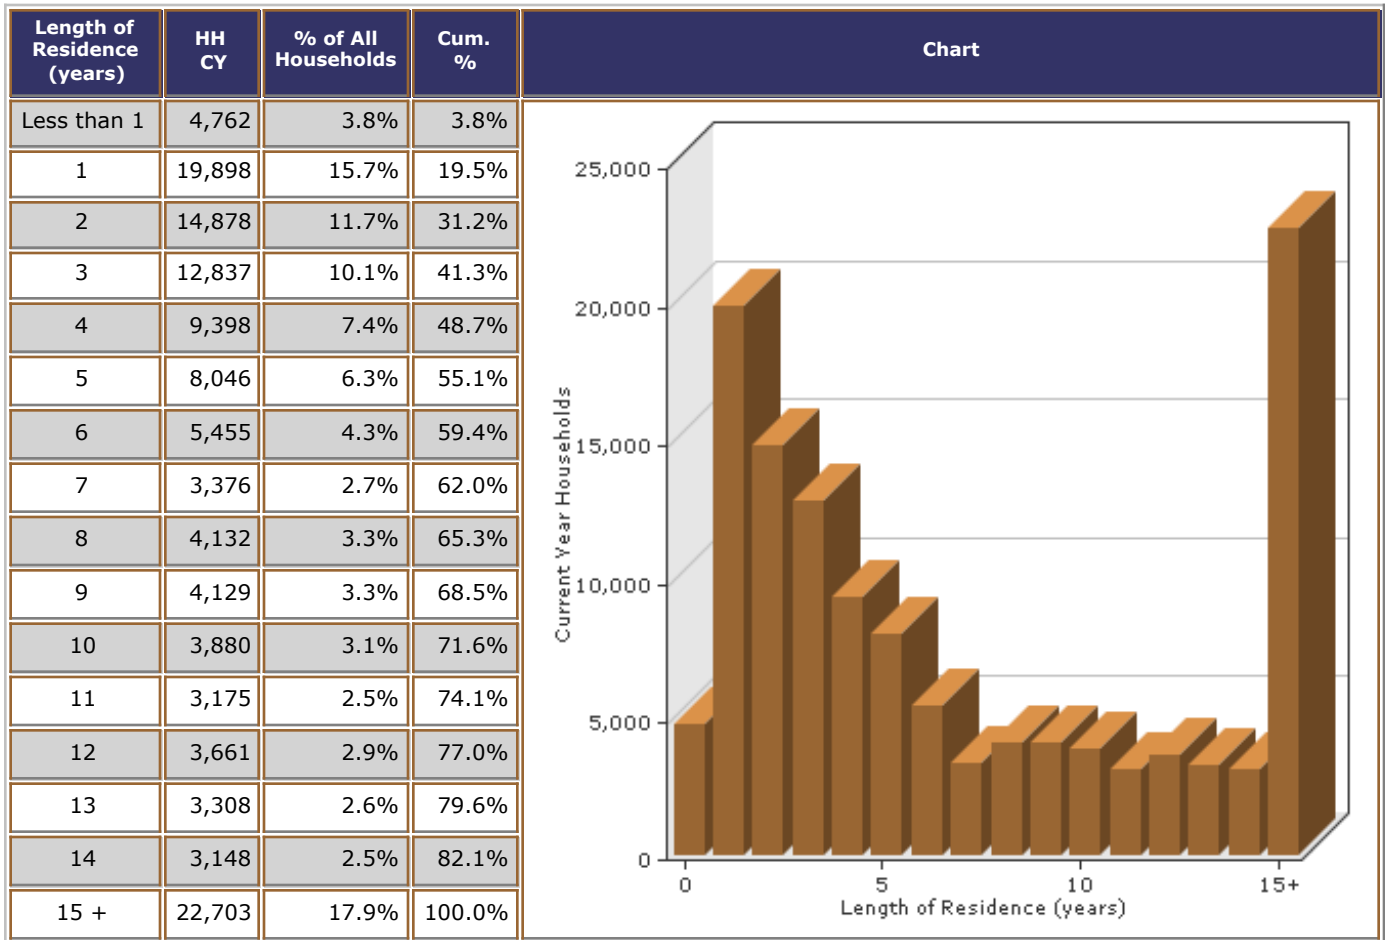

Households			Household Population			Seasonal Units		
Census 2000	Current Year	5 Year Projection	Census 2000	Current Year	5 Year Projection	Census 2000	Current Year	5 Year Projection
95,708	126,786	147,220	243,404	325,229	378,826	1,636	1,989	2,324

MicroBuild® HD - Household Income

MicroBuild® HD - Net Worth

MicroBuild® HD - Economic Stability Indicator (ESI)

MicroBuild® HD - Length of Residence (LOR)

MicroBuild® HD - Age & Gender