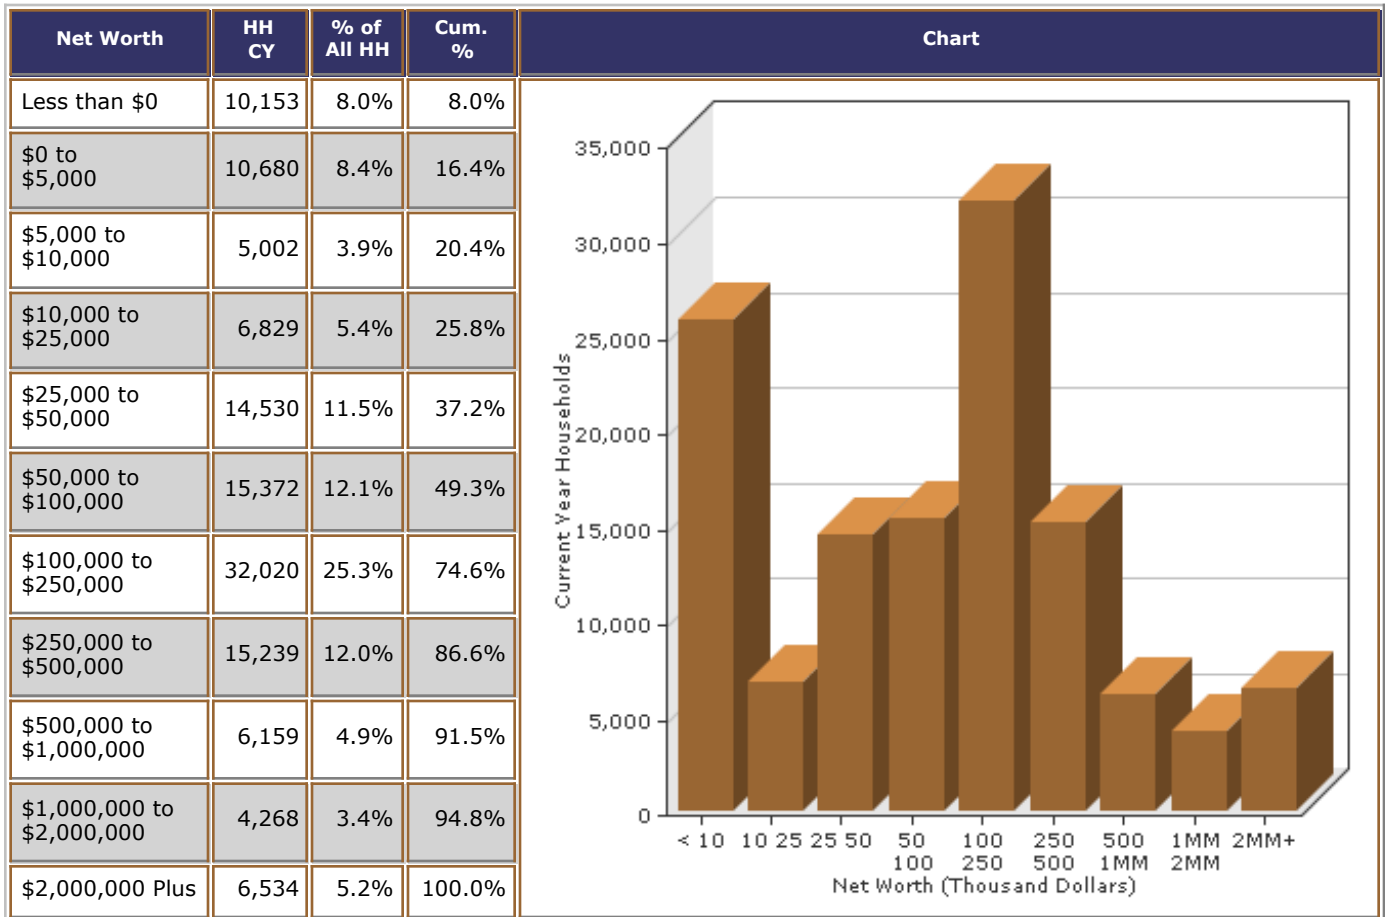

MicroBuild® HD - Net Worth