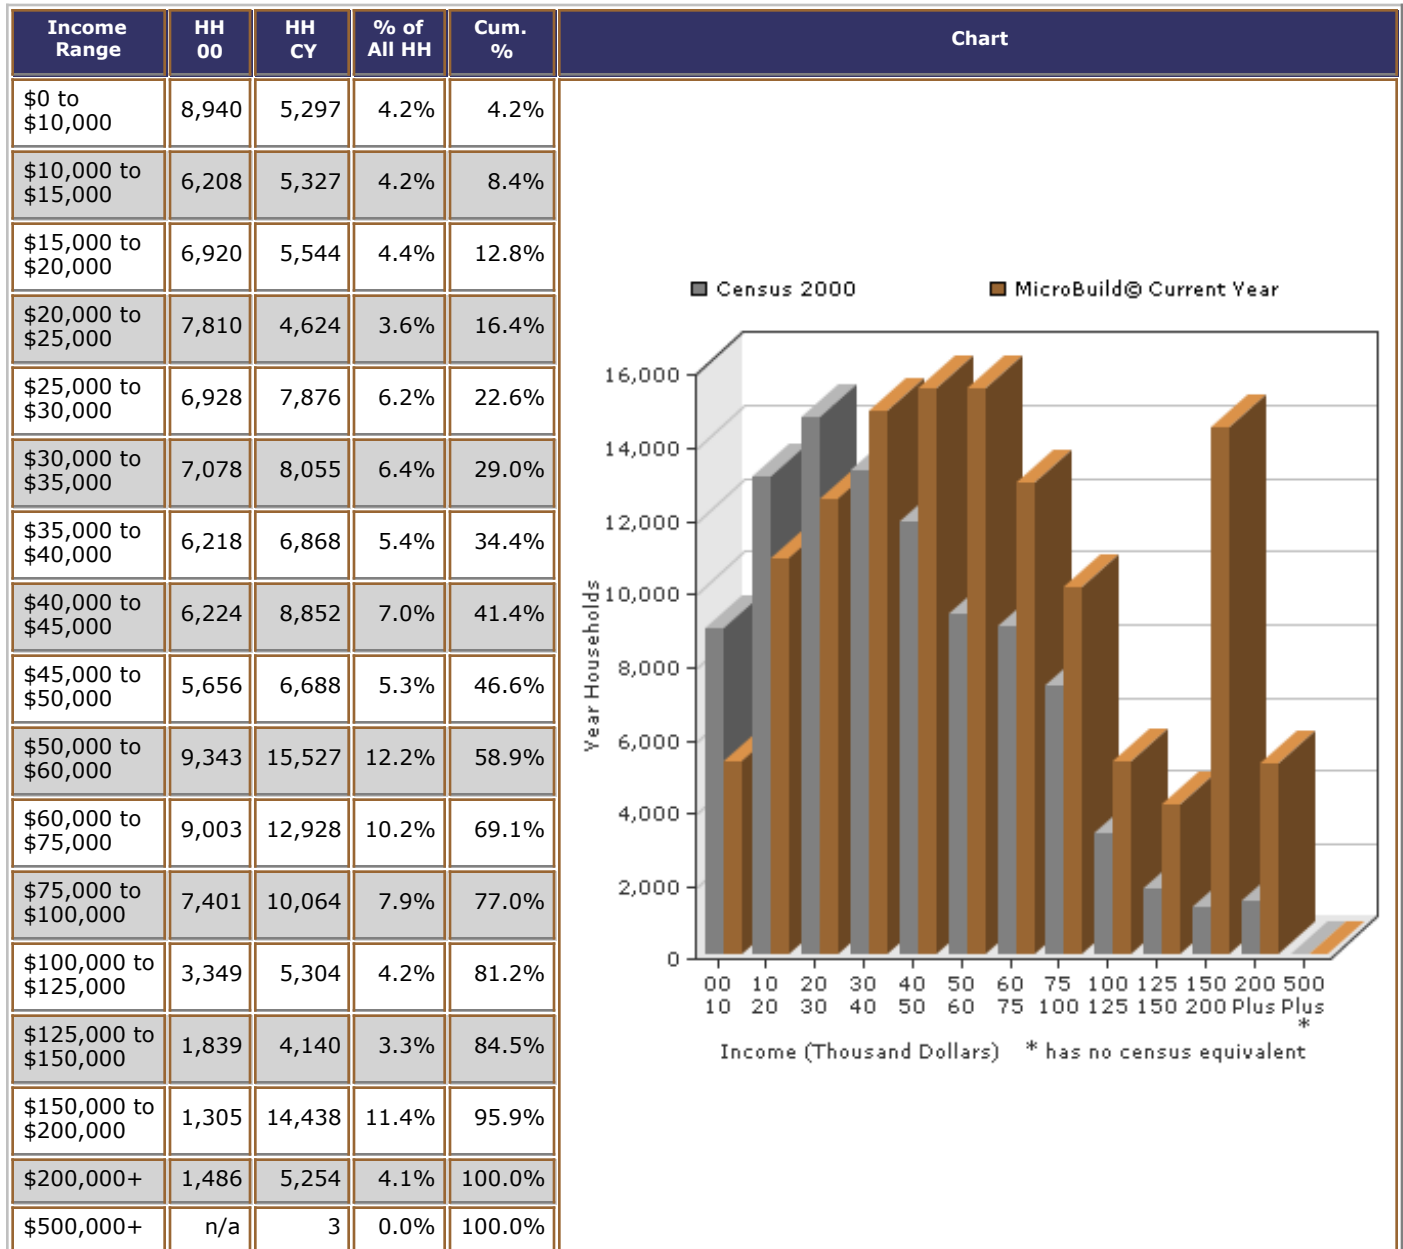

MicroBuild® HD - Household Income