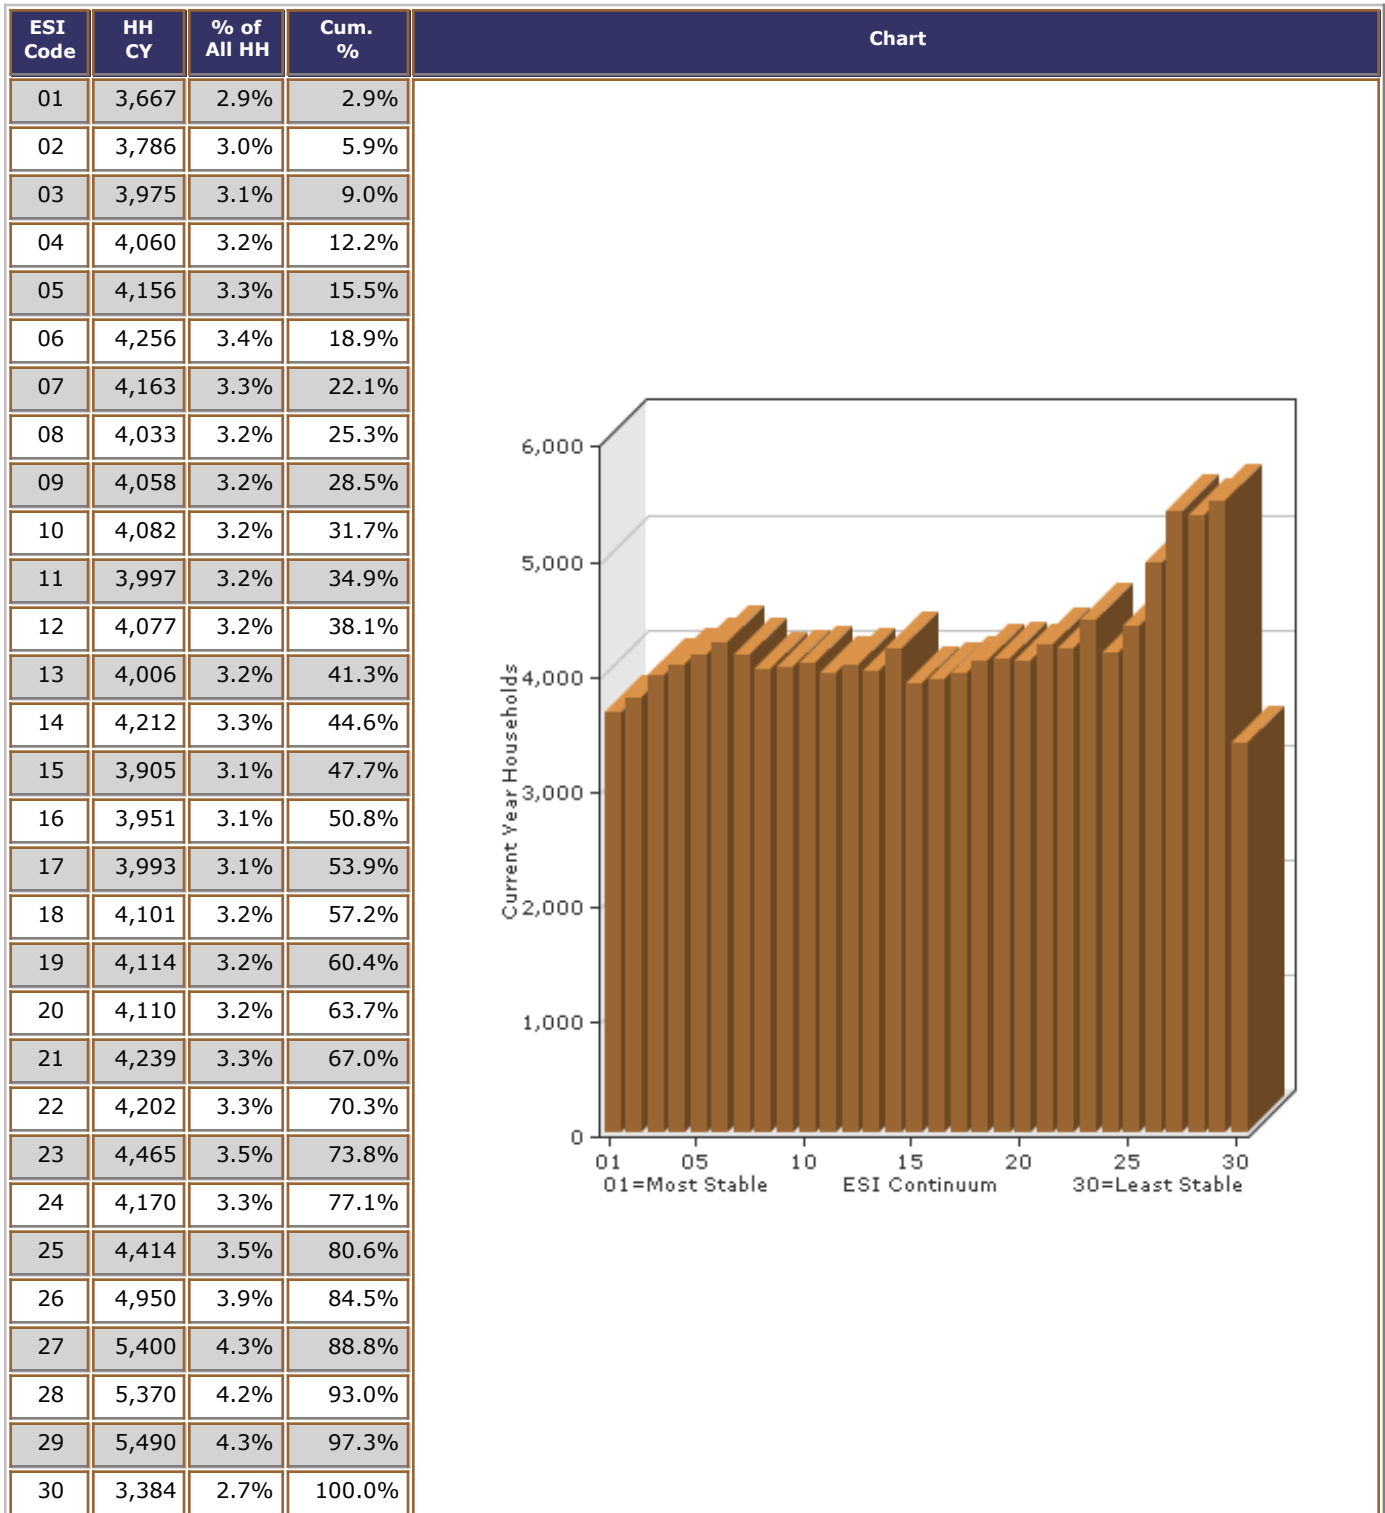

Households			Household Population			Seasonal Units		
Census 2000	Current Year	5 Year Projection	Census 2000	Current Year	5 Year Projection	Census 2000	Current Year	5 Year Projection
95,708	126,786	147,220	243,404	325,229	378,826	1,636	1,989	2,324

MicroBuild® HD - Household Income

MicroBuild® HD - Net Worth

MicroBuild® HD - Economic Stability Indicator (ESI)

MicroBuild® HD - Length of Residence (LOR)

MicroBuild® HD - Age & Gender