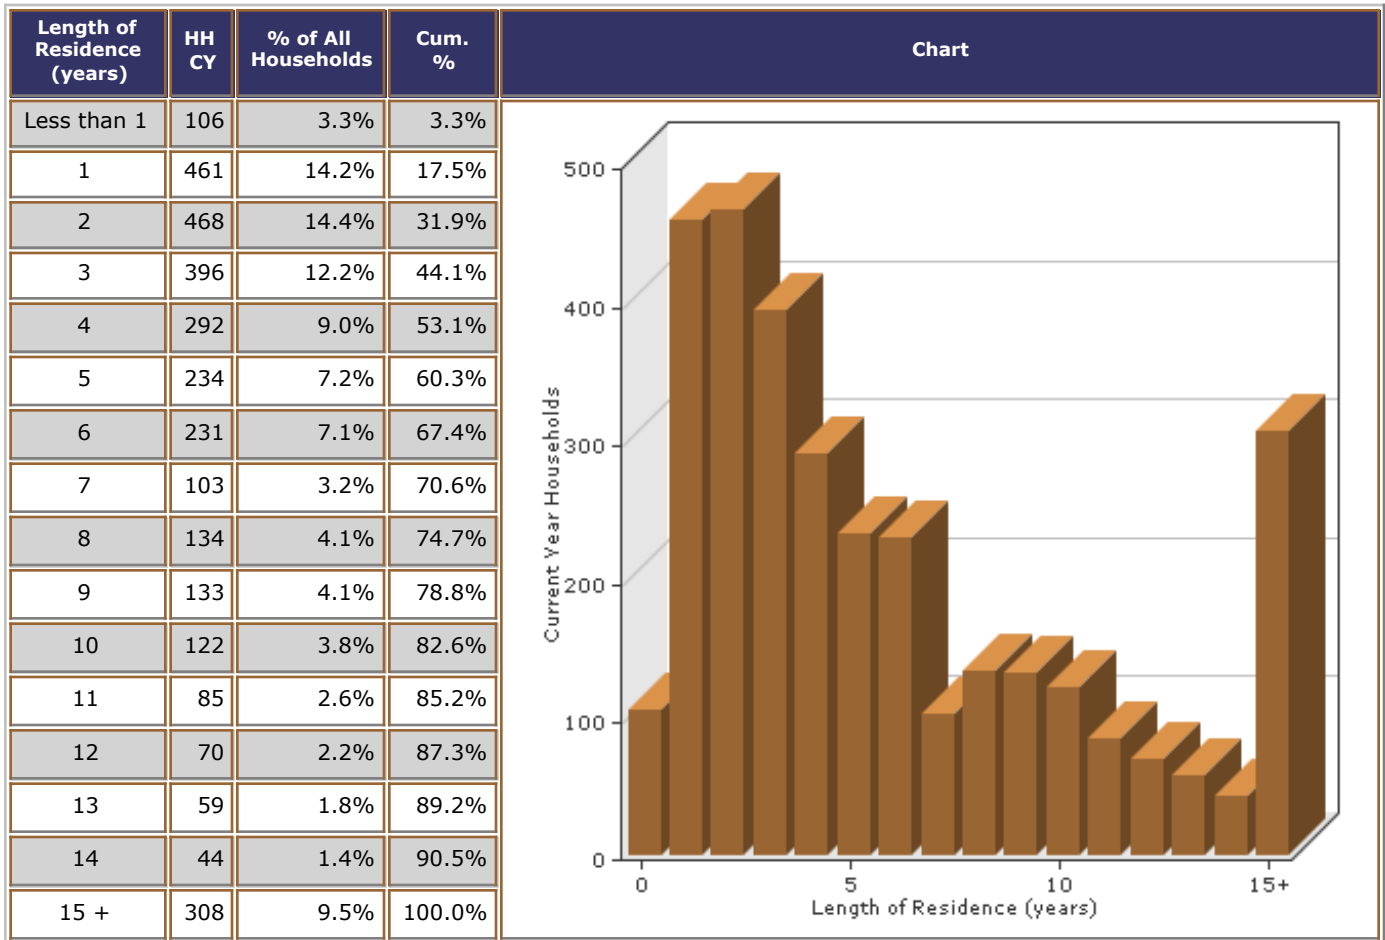

Households			Household Population			Seasonal Units		
Census 2000	Current Year	5 Year Projection	Census 2000	Current Year	5 Year Projection	Census 2000	Current Year	5 Year Projection
2,225	3,246	3,855	5,830	8,669	10,661	40	47	58

MicroBuild® HD - Household Income

MicroBuild® HD - Net Worth

MicroBuild® HD - Economic Stability Indicator (ESI)

MicroBuild® HD - Length of Residence (LOR)

MicroBuild® HD - Age & Gender