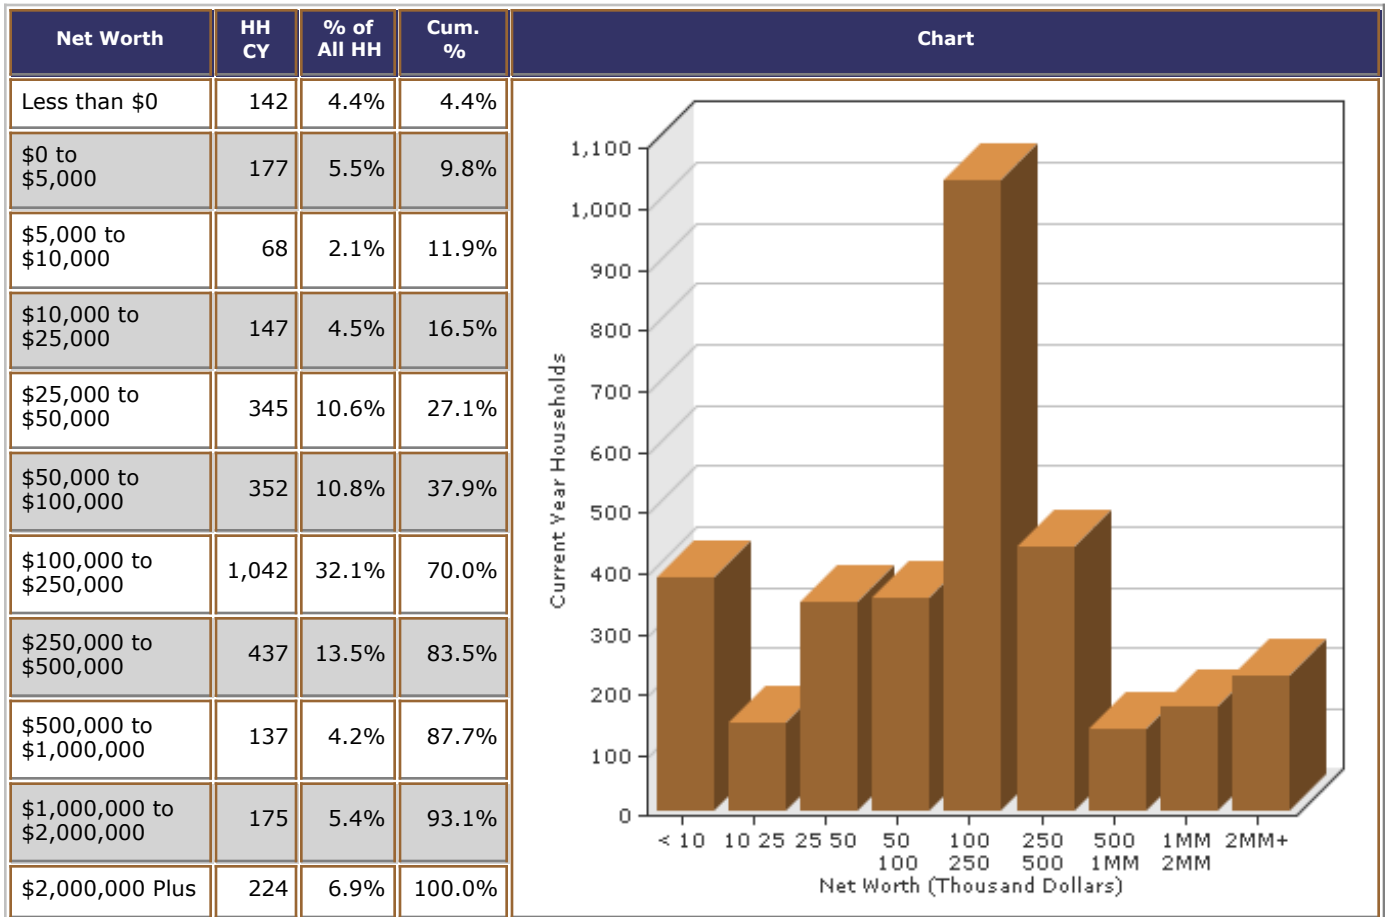

MicroBuild® HD - Net Worth