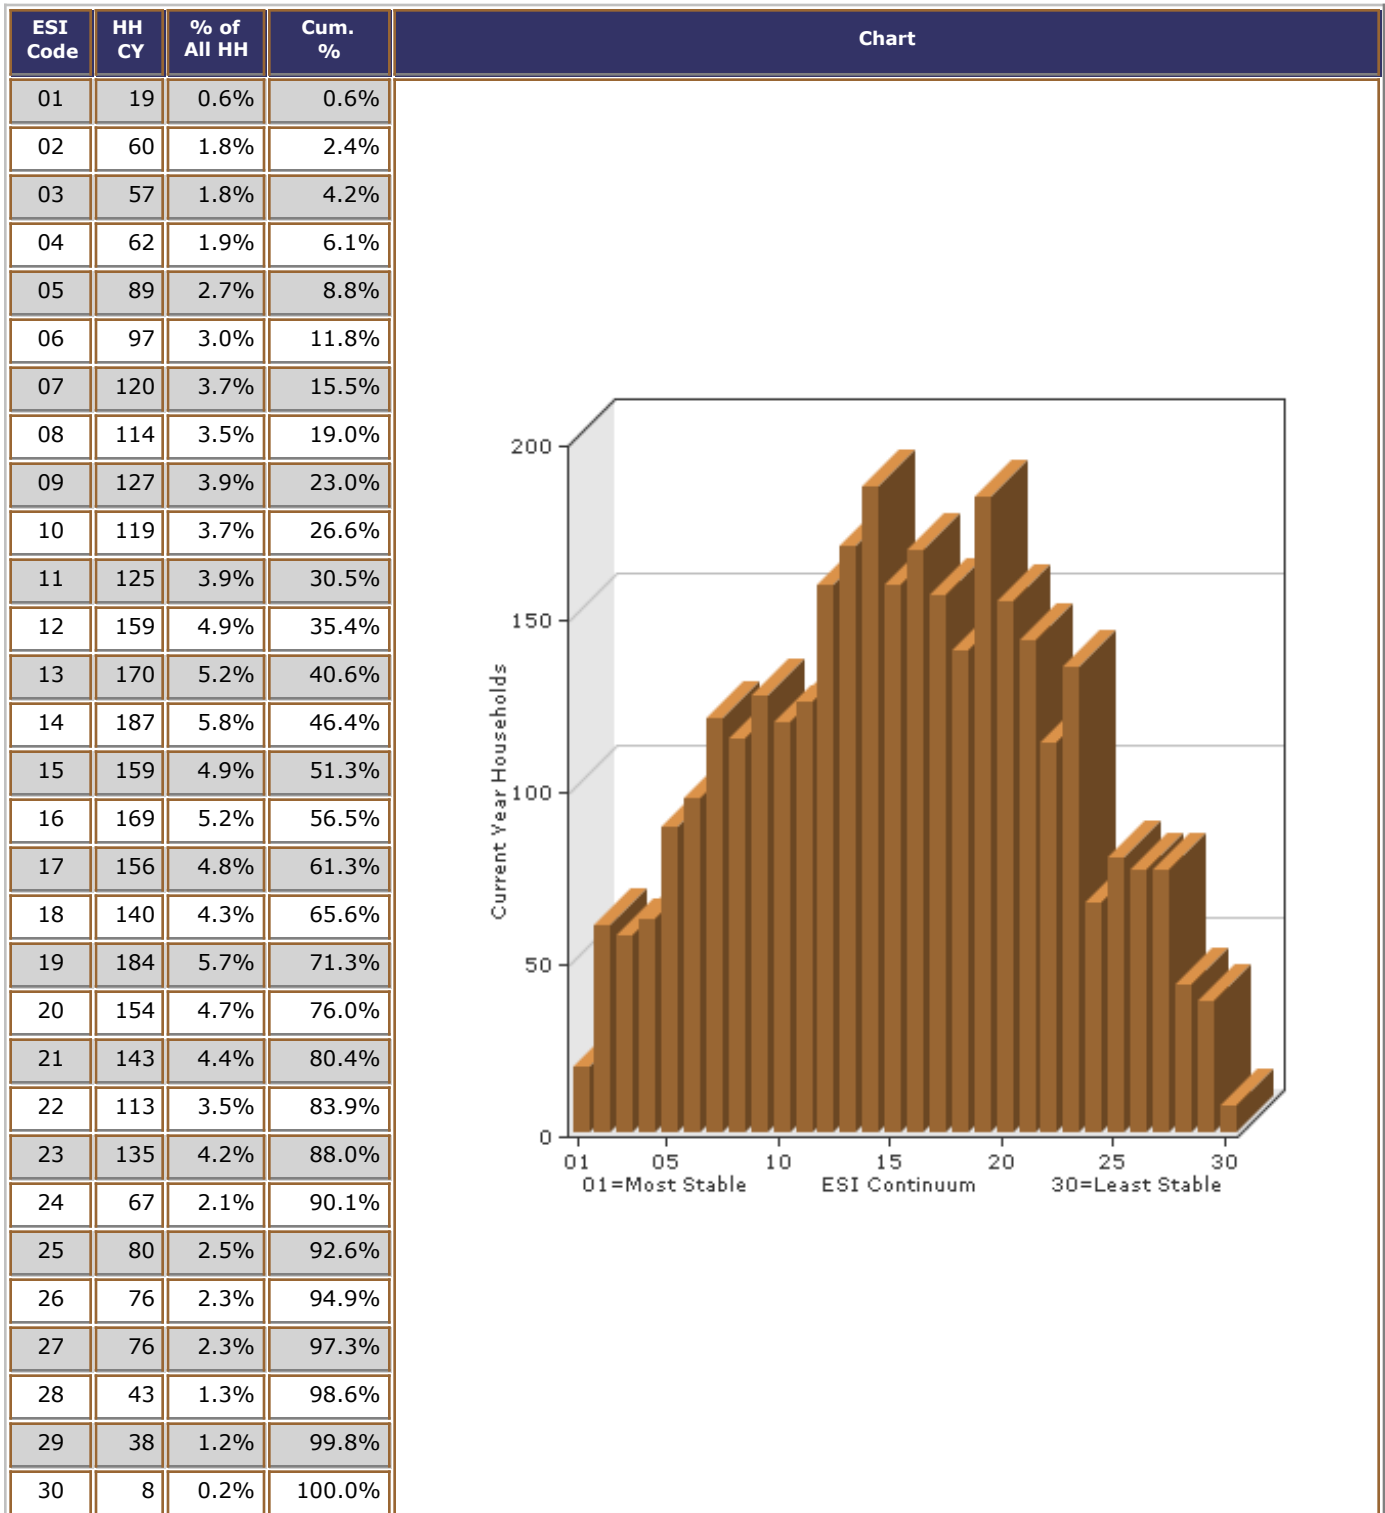

Households			Household Population			Seasonal Units		
Census 2000	Current Year	5 Year Projection	Census 2000	Current Year	5 Year Projection	Census 2000	Current Year	5 Year Projection
2,225	3,246	3,855	5,830	8,669	10,661	40	47	58

MicroBuild® HD - Household Income

MicroBuild® HD - Net Worth

MicroBuild® HD - Economic Stability Indicator (ESI)

MicroBuild® HD - Length of Residence (LOR)

MicroBuild® HD - Age & Gender