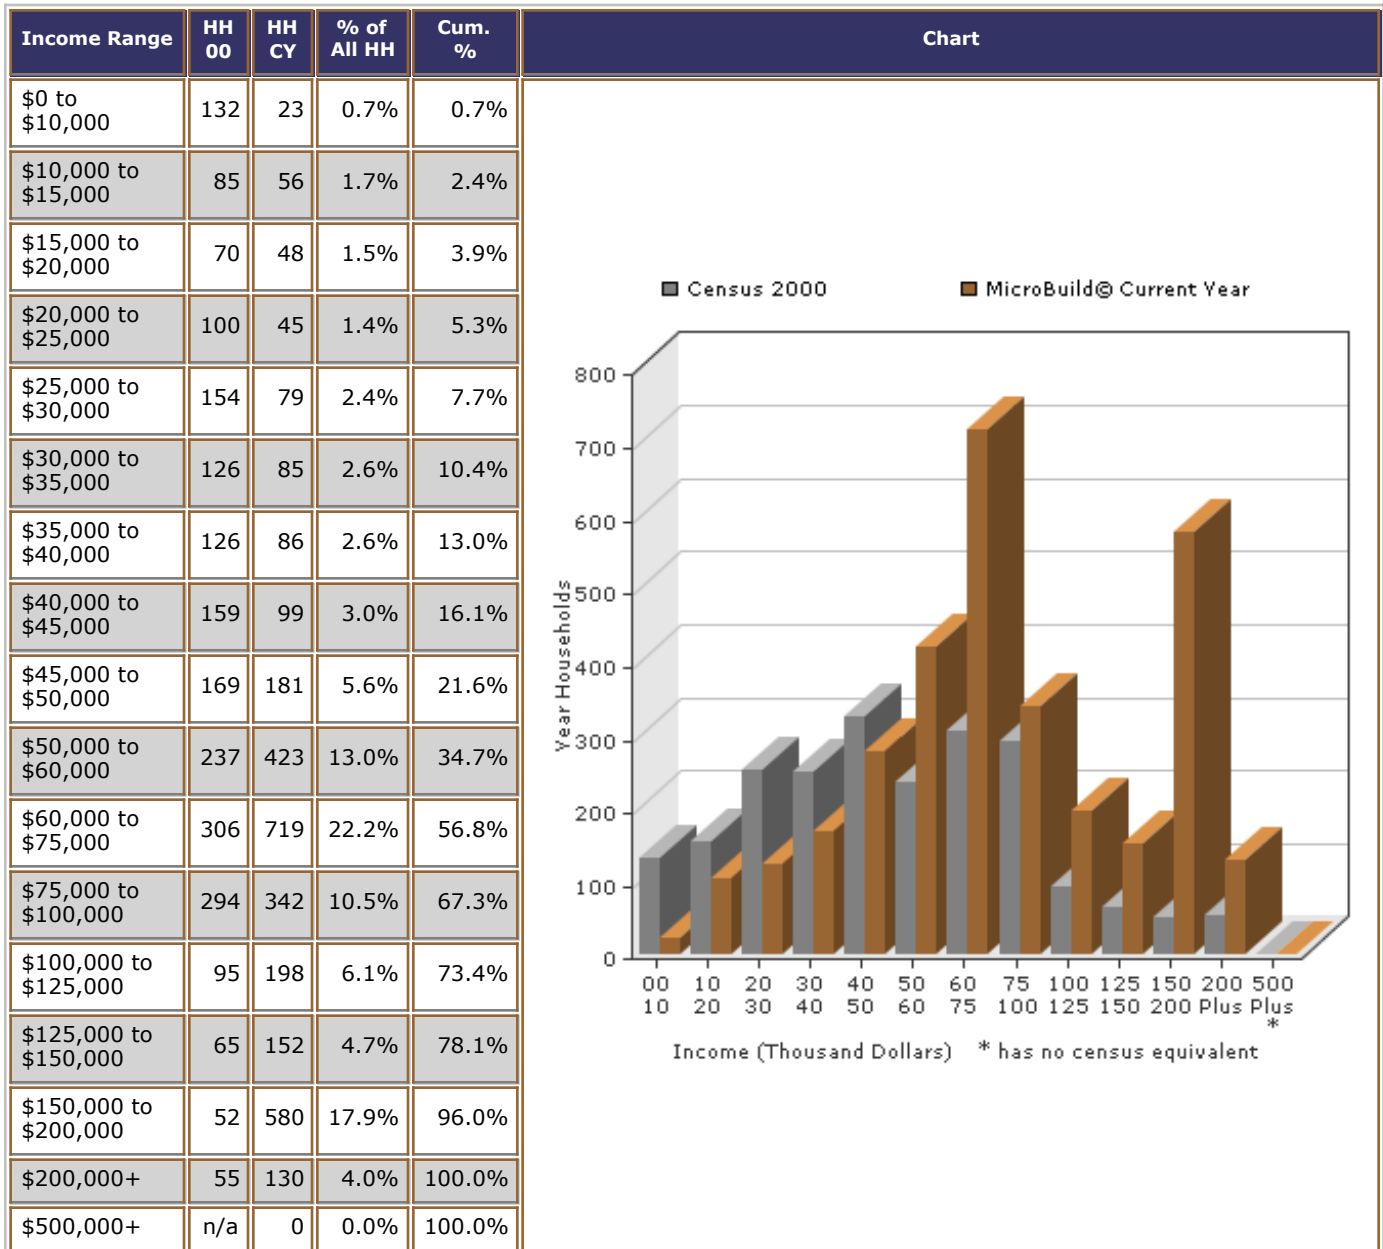

Location Summary

Location Name	I-540 Magnify Location ID: 4901
Address	Lowell, Arkansas Lowell, AR 72745
Trade Area	5 Minute Drivetime How it was defined: Drivetime Magnify Trade Area ID: 6994

Microbuild® - Households, Seasonal Units, and Population

Households			Household Population			Seasonal Units		
Census 2000	Current Year	5 Year Projection	Census 2000	Current Year	5 Year Projection	Census 2000	Current Year	5 Year Projection
2,225	3,246	3,855	5,830	8,669	10,661	40	47	58

MicroBuild® HD - Household Income

MicroBuild® HD - Net Worth

MicroBuild® HD - Economic Stability Indicator (ESI)

MicroBuild® HD - Length of Residence (LOR)

MicroBuild® HD - Age & Gender